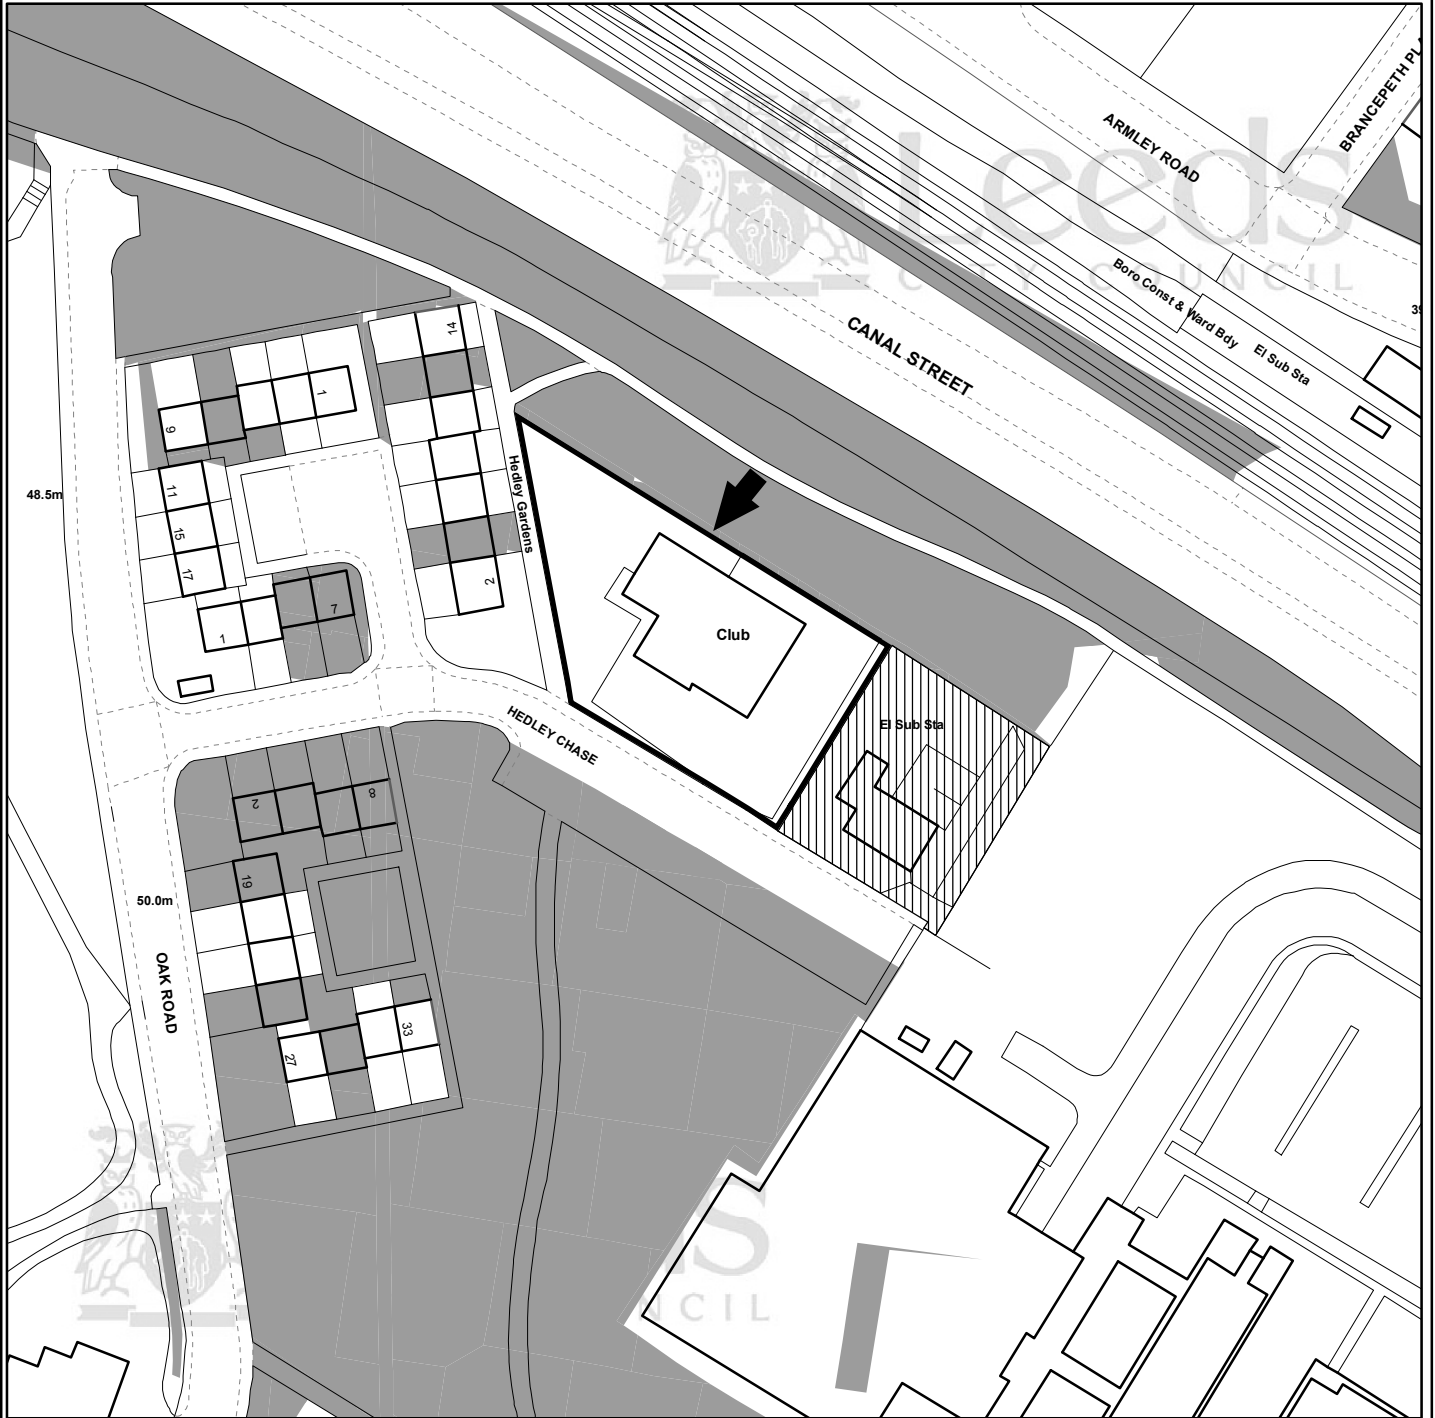

**SITE OF
FORMER LIBERAL CLUB
HEDLEY CHASE
NEW WORTLEY
LEEDS LS12**

← SUBJECT SITE

LAND OWNED BY
LEEDS CITY COUNCIL

LAND LEASED OUT BY
LEEDS CITY COUNCIL

LAND SOLD BY
LEEDS CITY COUNCIL

Leeds
CITY COUNCIL

(c) Crown Copyright and database right [2011]
Ordnance Survey LA100019567

PREP BY M. CHRISTIAN

DATE 26/07/2011

OS No SE2833SW

Scale 1:1,250

PLAN No 16211/C